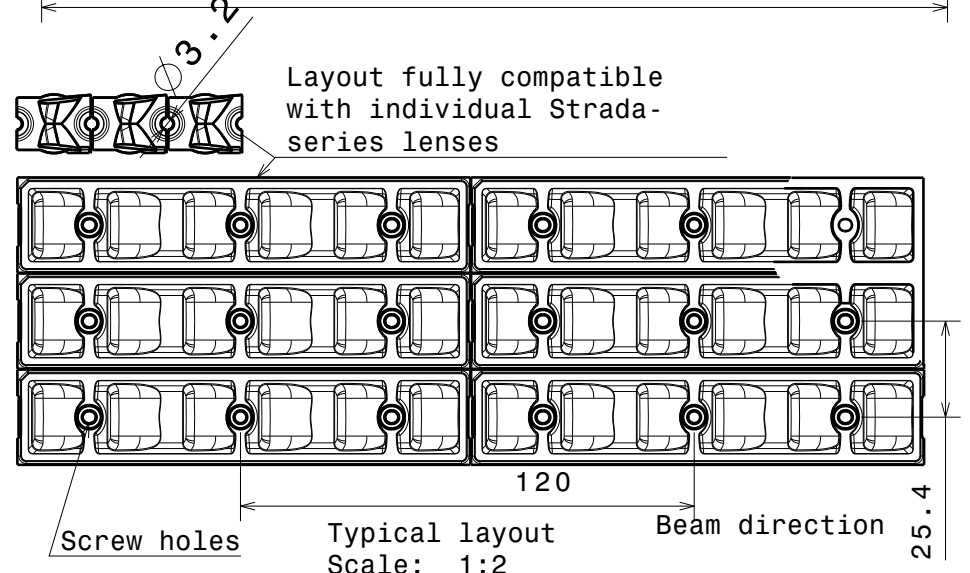

3

Note, Ledil Oy won't provide tape or sealing plates for this product.

Layout fully compatible with individual Strada-series lenses

2

2

Materials:  
Lens PMMA

Tolerances for dimensions:  
0-20mm tolerance value  $\pm 0.1\text{mm}$   
21-45mm tolerance value  $\pm 0.2\text{mm}$   
46-90mm tolerance value  $\pm 0.3\text{mm}$   
91-100mm tolerance value  $\pm 0.4\text{mm}$   
101-mm tolerance value  $\pm 0.5\text{mm}$