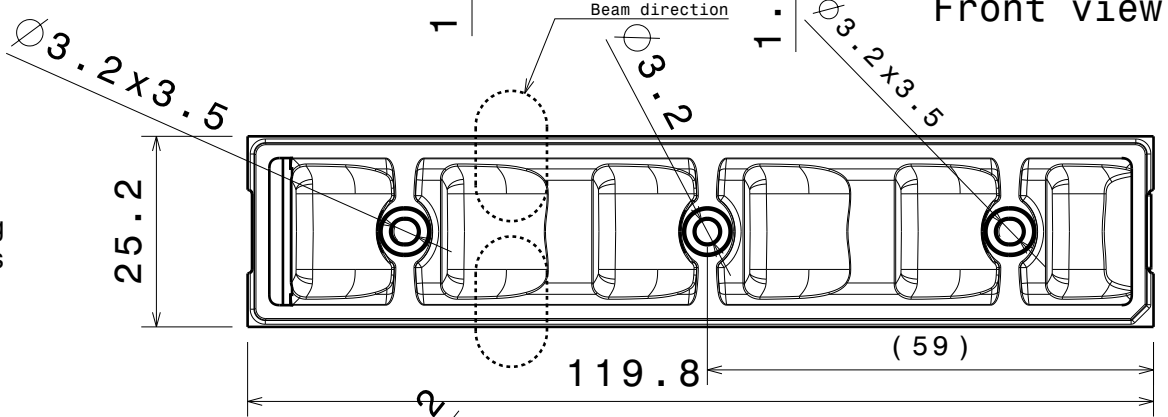

Front view

Layout fully compatible with individual Strada-series lenses

2

2

Materials:
Lens PMMA

Tolerances for dimensions:
0-20mm tolerance value $\pm 0.1\text{mm}$
21-45mm tolerance value $\pm 0.2\text{mm}$
46-90mm tolerance value $\pm 0.3\text{mm}$
91-100mm tolerance value $\pm 0.4\text{mm}$
101-mm tolerance value $\pm 0.5\text{mm}$