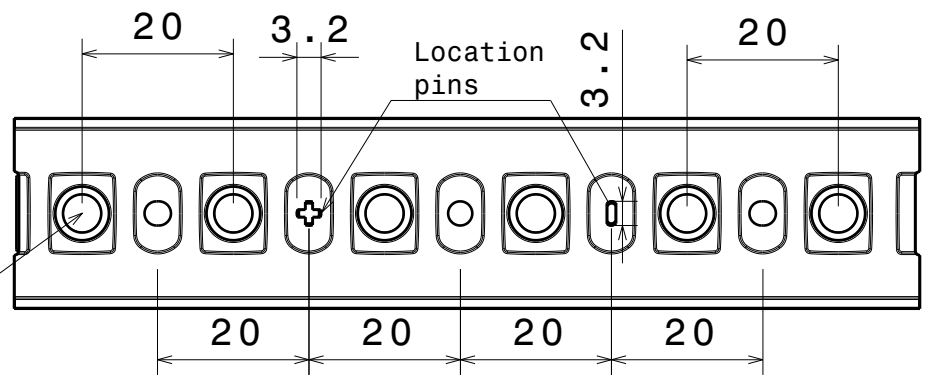

D C B A

4

4

LED in the center of the optic

Bottom view