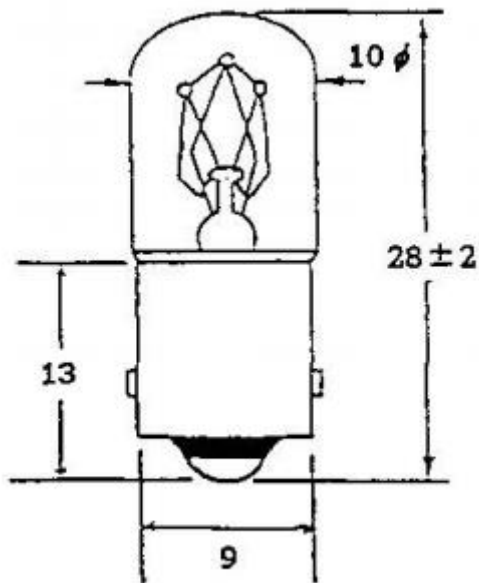

Datasheet

BA9s Filament Indicator Lamp

RS Stock number [360-7777](#)

Drawing (mm):

Specifications:

Bulb Diameter:	10 ± 1mm
Length:	28 ± 2mm
Base Type:	Ba9s/13
Voltage:	24V
Amperage:	80mA + 10%
Filament Type:	C-2F/Vacuum Type
MSCP:	0.5 CP ± 20%
Life Hours:	7000hrs