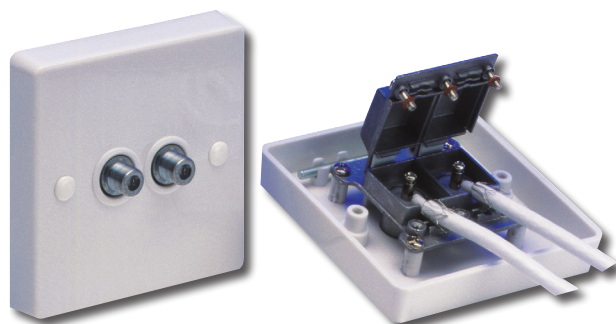

DIGITAL ACCESSORIES RANGE

PRODUCT SPECIFICATION & INFORMATION SOURCE

Product Code	H87005
Product Title	Screened Twin Satellite Flush Outlet Plate
Product Use	Enables two satellites/cable or SKY + cable to be installed into a convenient fixed position in room.

FEATURES

Fully screened - To maintain maximum signal quality and shields the connection from any electronic interference.
Complete with instructions and fixing screws.
Designed to fit all depths of pattress boxes.

PACKAGING DETAILS

Packaging Style:	Blister
Packaging Dimensions:	W:110mm x H:120mm x D:40mm
Barcode Number:	5016163 521042
Product Weight:	109g
Packaging Weight:	32g
Overall Weight:	141g

SPECIFICATIONS

Rosh compliant: Yes