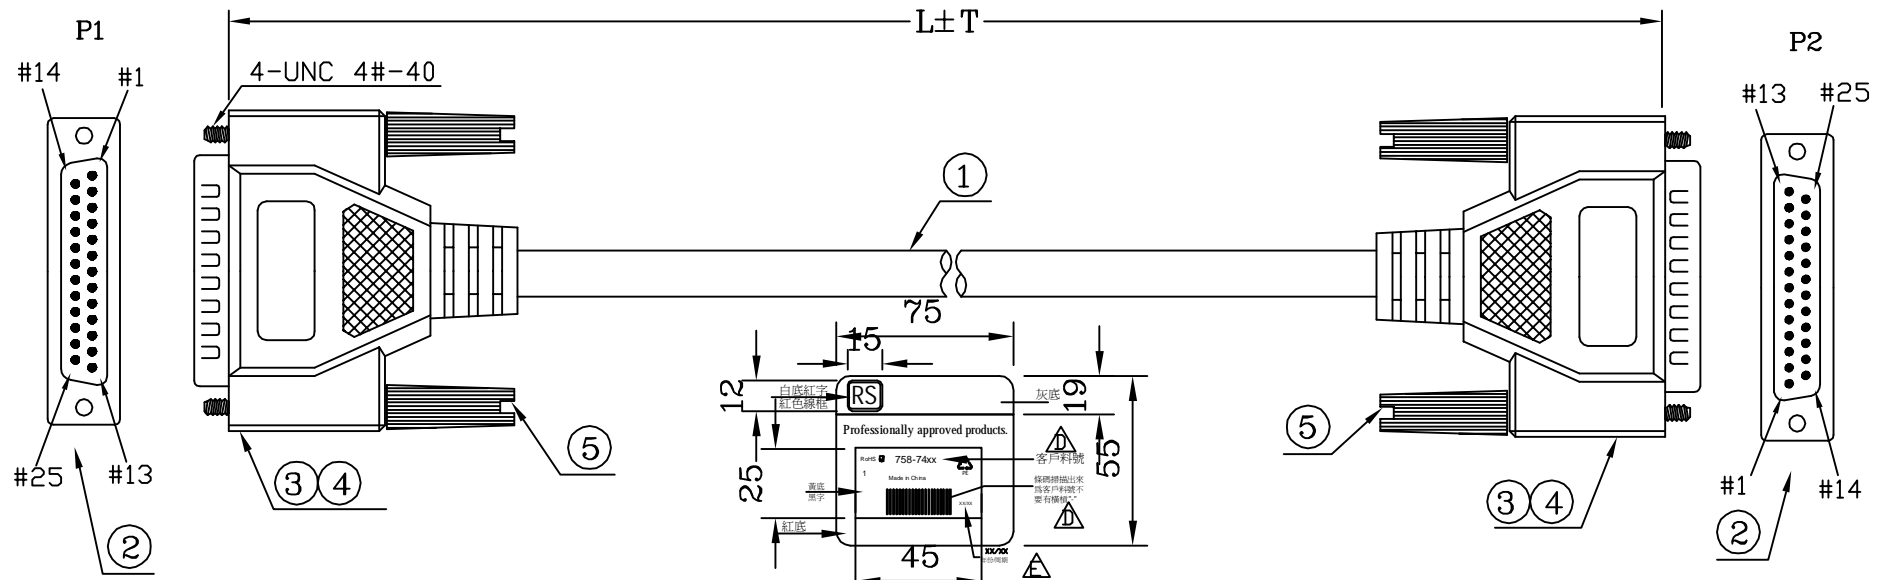

FILE NO:

E       2013.09.23    N2013092396

DESCRIPTION CONTROL

REV	DRAW	DATE	ECN NO.
B		2012.12.04	N21212011
C		2013.01.31	N21301041
D		2013.08.12	N2013082150

CUSTOMER P/N	L	M	PE BAG: L*W*0.06MM	TIE-A/GY22	Q'TY	CARTON: H*W*L*CM
7587431	2000±50	2.0	PE BAG: 6*8*0.06MM	120*1	A/R	CARTON: 46*30*20CM
7587434	6000±50	6.0	PE BAG: 7*10*0.06MM		A/R	CARTON: 46*30*25CM
7587438	10000±100	10.0	PE BAG: 8*12*0.06MM		1/15	CARTON: 46*30*20CM

**RoHS COMPLIANT**

**PIN ASSIGNMENT**

P1	P2	P1	P2
1	1	14	14
2	2	15	15
3	3	16	16
4	4	17	17
5	5	18	18
6	6	19	19
7	7	20	20
8	8	21	21
9	9	22	22
10	10	23	23
11	11	24	24
12	12	25	25
13	13	S	S

*	3300100233XX	LABEL: 75*55MM		1	PCS
*	220030000362	TIE-A-GY22		***	MM
*		CARTON: H*W*L*CM		A/R	PCS
*	300010000001	PE BAG: 30*28*0.08MM		A/R	PCS
*		PE BAG: L*W*0.06MM		1	PCS
5	240010100031	SRW-E31.5/GY22		4	PCS
4	120010000042	PVC-GY22/50		69	G
3	120020000001	PE-5321		11.5	G
2	100-2510120010N-C	CDS-25P<BK>		2	PCS
1	1205725922002X	28#-25C+D+A-GY22-ø7.0UL2464		L	M
NO	PART NO.	DESCRIPTION		QTY	UNIT

## Product Details

Portable PC Cable, 25 Way male to 25 Way male

Portable PC cables terminated at both ends with fully moulded 25-pin Male 'D' connectors. These portable PC cables are fully shielded against EMI/RFI interference and their fully moulded design provides excellent strain relief.

## Specifications

To find a similar product, based on selected attributes, click the green button:

Connector A Male CDS 25S

Connector B Male CDS 25S

Length 2m

Colour GRAY

7587431&amp;75847434&amp;7587438

	ITEM:		REV
			E
DRAW,BY: 劉石壽	SCALE: NONE	DATE: 2011-08-30	
CHECK,BY:	CUSTOMER:C331<RS>	PAGE:1/1	
APP,BY:	CUSTOMER P/N:75874XX		
ALL DIMENSIONS IN			