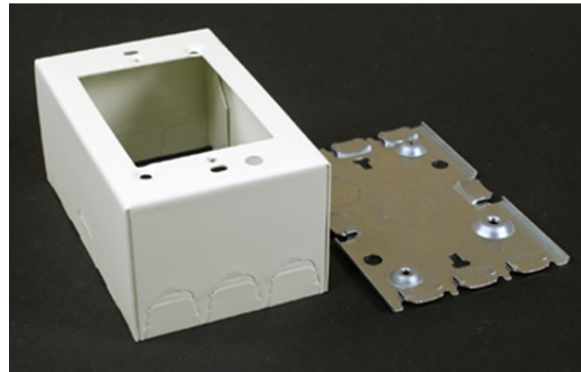

## 500/700 Single-Gang Deep Switch & Receptacle Box Fitting

V5744S, 5744SWH, VC5744S

### features & benefits

Designed especially for use in the installation of signal system and alarm wiring. Base has 1/2" trade size KOs. Larger gang boxes available by special order. Single-gang: 4 5/8" L x 2 7/8" W [117mm x 73mm]. Accepts NEMA single-gang standard faceplates. NOTE: Certified to Canadian Safety Standards for sale in Canada. When ordering these products, change the "V" color prefix to "vc" or the "WH" color suffix to "WHC" to denote the Canadian versions.

### specifications

**General Info**

Available Colors:

V5744S- Ivory  
5744SWH - White

Product Series: 500, 700  
Component Type: Boxes

**Technical Information**

Material: Steel  
Capacity: Single-Channel