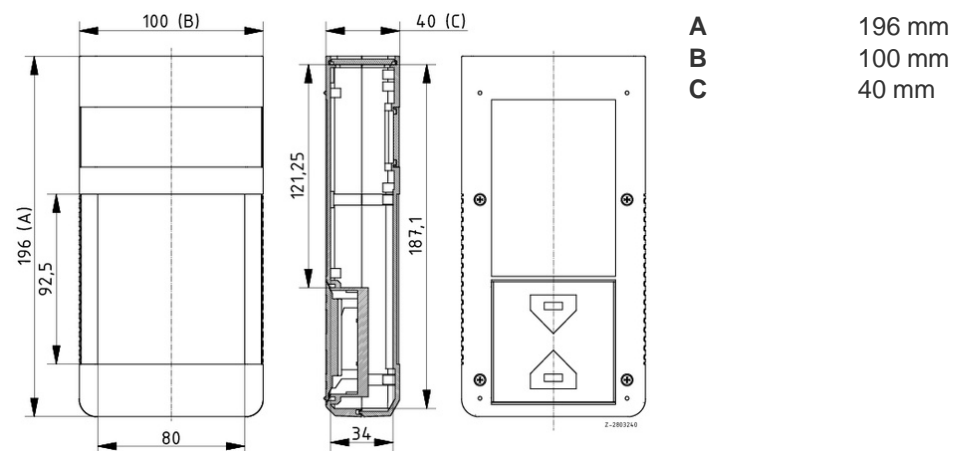

BOS 800

BOS 800 - BOS 808

BOS 800 with panoramic display screen and compartment for 4 x 1.5 mignon batteries

Order no.: 34800000

Colour	Black
Colour of enclosure group	Depending on the model: black, similar to RAL 9005, or agate grey, similar to RAL 7038; special colours on request
Protection class	Depending on the model: IP 40 / IP 65/DIN EN 60529
Enclosure material	ABS, seal made of CR; for details see Technical Information

Scope of delivery: Lid, base, front panel, screws, battery compartment lid, contacts, panoramic display screen

Technical drawings	3D product data in STEP format: Registration necessary Catalogue drawing in DXF format: 34800000_BOS-800.dxf (0.9 MB) Catalogue drawing in PDF format: 34800000_BOS-800.pdf (75 KB) Basic drawing for processing work: 34800000_BOS-800-G.dxf (767 KB)
---------------------------	---