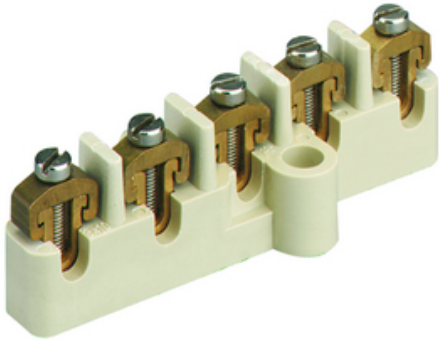

Product

WK 060 KLS-6²

Connecting terminal, $U_i=400V / 690V$, Terminal for installation in IBT-boxes

5x6mm² for K15, K2-, K3-EK boxes

Article: WK 060 KLS-6²

Technical Data

Properties:

Terminals:	5-poles - 6mm ²
for type:	WK 060