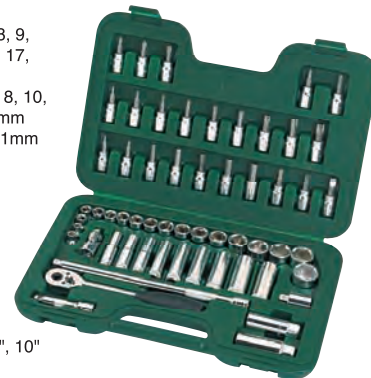

5PC. 3/8"DR. TUNE UP KIT SET (METRIC & S.A.E.)

PART NO.	CONTENT			G.W.(kg)
09003	5PC.	5	10	13.0

DESCRIPTION:
 1 - Wobble Extension Bar 6"
 1 - Locking Extension Bar 6"
 1 - Bent Flex Head Ratchet Handle
 2 - Metric Spark Plug Sockets 16mm, 21mm

58PC. 3/8"DR. SOCKET SET (METRIC)

PART NO.	CONTENT			G.W.(kg)
09004	58PC.	3	3	13.6

DESCRIPTION:
 18 - 6pt. Metric Sockets 6, 7, 8, 9, 10, 11, 12, 13, 14, 15, 16, 17, 18, 19, 20, 21, 22, 24mm
 9 - 6pt. Metric Deep Sockets 8, 10, 11, 12, 13, 14, 15, 17, 19mm
 2 - Spark Plug Sockets 16, 21mm
 24 - Bit Sockets
 Slotted 5.5, 6.5, 8.0mm
 Phillips #1, #2, #3
 Pozidriv #1, #2
 Torx® 10, 15, 20, 25, 30, 40, 45, 50, 55
 Hex 3, 4, 5, 6, 7, 8, 10
 5 - Accessories
 Quick-Release Ratchet
 Wobble Extension Bars 3", 10"
 Universal Joint
 1/2"Fx3/8"M 3-Way Adapter

47PC. 3/8"DR. SOCKET SET (METRIC & S.A.E.) **New**

PART NO.	CONTENT			G.W.(kg)
09016	47PC.	3	3	19.6

DESCRIPTION:
 18 - 6pt. Metric Sockets 6, 7, 8, 9, 10, 11, 12, 13, 14, 15, 16, 17, 18, 19, 20, 21, 22, 24mm
 9 - 6pt. Metric Deep Sockets 8, 10, 11, 12, 13, 14, 15, 17, 19mm
 2 - Spark Plug Sockets 5/8", 13/16"
 11 - 6pt. S.A.E. Sockets 1/4", 5/16", 3/8", 7/16", 1/2", 9/16", 5/8", 11/16", 3/4", 13/16", 7/8"
 7 - Accessories
 Quick-Release Ratchet
 Wobble Extension Bars 3", 6", 10"
 Flex Handle 8"
 Universal Joint
 1/2"Fx3/8"M 3-Way Adapter

16PC. 3/8"DR. SOCKET SET (S.A.E.)

PART NO.	CONTENT			G.W.(kg)
09085	16PC.	6	12	25.6

DESCRIPTION:
 11 - 6pt. S.A.E. Sockets 1/4", 5/16", 3/8", 7/16", 1/2", 9/16", 5/8", 11/16", 3/4", 13/16", 7/8"
 5 - Accessories
 Quick-Release Ratchet
 Wobble Extension Bars 3", 6"
 Flex Handle 8"
 1/2"Fx3/8"M 3-Way Adapter