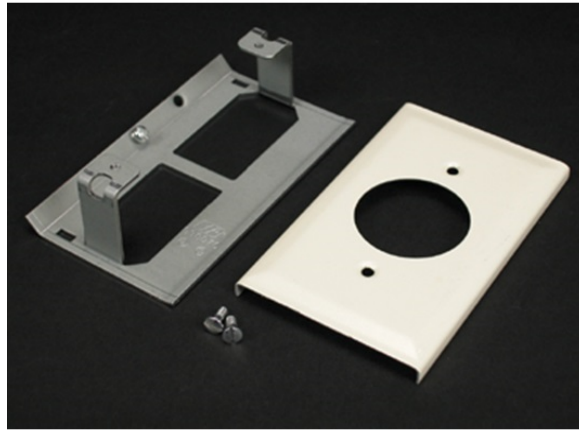

3000 Single Receptacle Cover Fitting

V3033JE, G3033JE

features & benefits

Installs commercially available straight blade and locking single receptacles with face diameters of 1.56" - 1.57" (approximately [40mm]) into 3000 Series Raceway. G3007C Device Bracket included. NOTE: Certified to Canadian Safety Standards for sale in Canada. When ordering these products, change the "V" color prefix to "CV" or the "G" color prefix to "CG" to denote the Canadian versions.

specifications

General Info

Available Colors:

V3033JE - Ivory
G3033JE - Gray

Product Series: 3000
Component Type: Brackets & Plates

Technical Information

Material: Steel

Capacity: Single-Channel