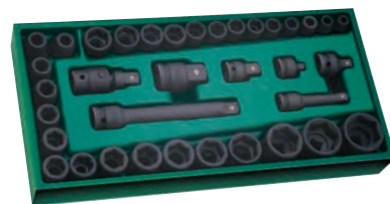

36PC. 3/8" & 1/2"DR. IMPACT SOCKET SET (METRIC)

PART NO.	LENGTH MM	WIDTH MM	HEIGHT MM		G.W. (kg)
09914	375	180	45	4	17.3

DESCRIPTION:

16 - 1/2"Dr. Metric Impact Sockets 10, 11, 12, 13, 14, 15, 16, 17, 18, 19, 21, 22, 24, 27, 30, 32 mm
 13 - 3/8"Dr. Metric Impact Sockets 7, 8, 9, 10, 11, 12, 13, 14, 15, 16, 17, 18, 19mm
 1 - 3/8"Dr Impact Extension Bar 3"
 1 - 1/4"Fx3/8"M Impact Adapter
 1 - 1/2"Fx3/8"M Impact Adapter
 1 - 1/2"Dr. Impact Extension Bar 6"
 1 - 3/8"Fx1/2"M Impact Adapter
 1 - 3/4"Fx1/2"M Impact Adapter
 1 - 1/2"Dr. Impact Universal Joint

26PC. 1/2"DR. SOCKET SET (METRIC)

PART NO.	LENGTH MM	WIDTH MM	HEIGHT MM		G.W. (kg)
09915	375	180	45	4	15.5

DESCRIPTION:

20 - 6Pt. Metric Sockets 8, 9, 10, 11, 12, 13, 14, 15, 16, 17, 18, 19, 20, 21, 22, 23, 24, 27, 30, 32mm
 5 - 6Pt. Metric Deep Sockets 14, 17, 19, 21, 24mm
 1 - Quick-Release Ratchet

98PC. TOOL STORAGE AND TRAY SET New

PART NO.	WIDTH MM	DEPTH MM	HEIGHT MM		G.W. (kg)
09916	680	458	860	1	78.5

DESCRIPTION:

95107 - 7 Drawer Tool Chest
 09903 - Tray Set 27pc 1/2"Dr. Socket Set (Metric)
 09906 - Tray Set 30pc Combination Wrench (Full Polished) & Hex Key Set
 09908 - Tray Set 19pc Ratcheting Combination Wrench (Full Polished)
 09911 - Tray Set 4pc Snap Ring Pliers
 09912 - Tray Set 4pc Pliers
 09913 - Tray Set 13pc Screwdriver

● Tray set and tool trolley are packed separately

212PC. TOOL STORAGE AND TRAY SET New

PART NO.	WIDTH MM	DEPTH MM	HEIGHT MM		G.W. (kg)
09917	680	458	860	1	78.5

DESCRIPTION:

95107 - 7 Drawer Tool Chest
 09901 - Tray Set 66pc 1/4"Dr. Socket (Metric)
 09902 - Tray Set 33pc 3/8"Dr. Socket (Metric)
 09903 - Tray Set 27pc 1/2"Dr. Socket (Metric)
 09905 - Tray Set 10pc Double Box End Wrench Metric (Full Polished)
 09906 - Tray Set 30pc Combination Wrench (Full Polished) & Hex Key Set
 09908 - Tray Set 19pc Ratcheting Combination Wrench (Full Polished)
 09909 - Tray Set 5pc Adjustable Wrench And Pliers
 09910 - Tray Set 8pc File
 09913 - Tray Set 13pc Screwdriver