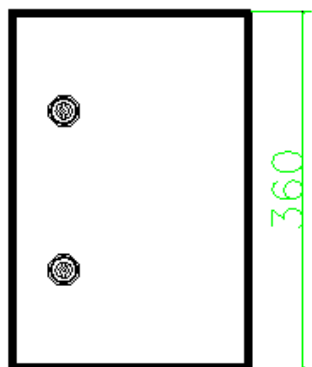

Product Datasheet

ENGLISH

S.S. Wall Box with Brackets/Chassis Plates

Drawings:

Bottom

Right

Top

Left

Back

Plate

ENGLISH

Package Contain:

1 x Enclosure

1 x Chassis Plate

1 x Lock

1 x Fixing accessories

Product Specification:

Material: AISI304

Door Lock Type: Single Lock System

Door Type: Plain

Dimensions: 360 x240 x 150mm

External Height: 360 mm

External Width: 240 mm

Thickness: 1.2mm for enclosure & door