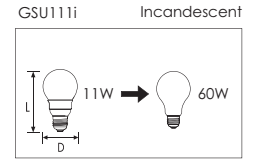

Product Features

GSU520

Order Code	Lamp Base	Diameter (mm)	Length (mm)	Weight (g)
210176	E27	65	158	134
017225	B22	65	159	134

20Watt   12,000 hours   1151lm   Standard Pack 60 (10)   Colour Temp WARM WHITE   Energy A