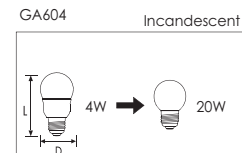

Product Features

IP55 protection is guaranteed when used with proper lamp holder of IP44 or above

Order Code	Lamp Base	Diameter (mm)	Length (mm)	Weight (g)
190126	E27	45	86	49
940035	E14	45	90	43
192120	B22	45	86	49

GA707i

Description: Golf Ball shape with Translucent Housing.