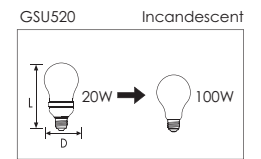

GSU420

Order Code	Lamp Base	Diameter (mm)	Length (mm)	Weight (g)
933205	E27	98	149	218
941377	B22	98	149	218

20Watt   10,000 hours   1000lm   Standard Pack 24 (6)   Colour Temp WARM WHITE   Energy A