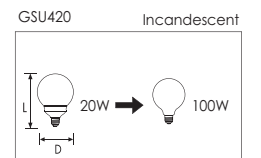

Product Features

- 15,000 hrs lifetime
- 600,000 switching cycles
- shorter preheating time