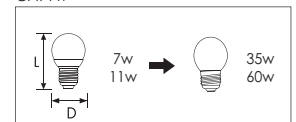

- 15,000 hrs lifetime
- 600,000 switching cycles
- shorter preheating time