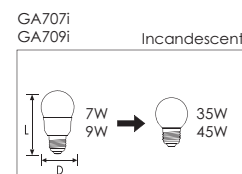

## GA707i

**Description:** Golf Ball shape with Translucent Housing.

Order Code	Lamp Base	Diameter (mm)	Length (mm)	Weight (g)
940066	E27	45	95	55
192229	B22	45	95	55

## GA709i

**Description:** Miniature GLS shape with Translucent Housing.

- 15,000 hrs lifetime
- 600,000 switching cycles
- shorter preheating time

GSU111i

Order Code	Lamp Base	Diameter (mm)	Length (mm)	Weight (g)
940431	E27	60	113	80
940486	B22	60	113	80