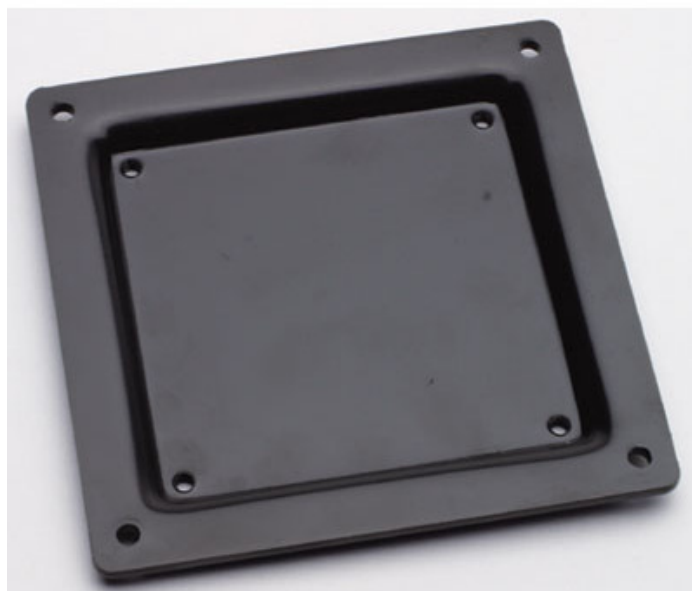

rotronic

Datenblatt - Fiche technique - Data sheet

17.03.1100

ROLINE VESA-Adapter 75x75 auf 100x100,

ROLINE Adaptateur VESA 75x75 sur 100x100,

ROLINE VESA Adapter, black

Item no.: 17.03.1100

ROLINE VESA Adapters for LCD Monitor Arm

Features:

- Accommodates standard VESA 100 compliant monitors (100x100mm) to mounting systems with VESA 75 (75x75mm)
- Material: Steel