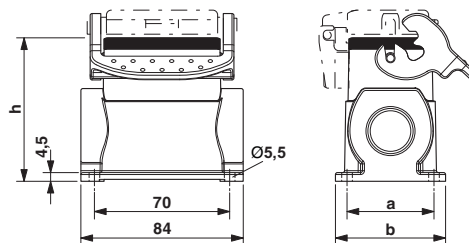

Technical data

Dimensions

Height	52 mm
Width	52 mm
Length	84 mm

Ambient conditions

Degree of protection of housing (IP)	IP65
Ambient temperature (operation)	-40 °C ... 125 °C

General

Note	For contact inserts HC-B6, BB10, DD24, M
Type	B6
Housing type	Box mounting bases
Locking type	With single locking latch
No. of cable exits	2
Cable exit	Lateral
Screw connection	none

Approvals

Approvals submitted

Approval details

Accessories

Accessories

Full screw connection

Cable gland - HC-K-KV-M25(11-17) - 1690639

Plastic screw connection up to 5 bar, thread length: 8 mm, cable diameter: 11 - 17 mm, WAF 29, screw connection: M25

Cable gland - HC-M-KV-M25(1ASI) - 1584020

Metal screw connection for an AS-Interface flat-ribbon conductor, thread type M25

Housing - HC-B 6-SML-52/O2M25 - 1604724

Accessories

Multiple screw connection

Cable gland - HC-M-KV-M25(1X10/1X11) - 1580228

Special cable screw connection M25, brass nickel-plated, grommet with 10 mm and 11 mm holes

Drawings

Dimensioned drawing

Dimensional drawing; h = 52 mm, a = 40 mm, b = 52 mm