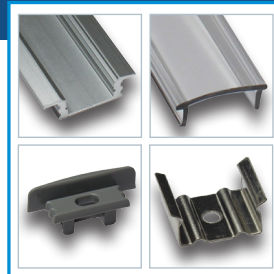

## Surface Mounted Flexi Strip Extrusion - EXT2

EXT 2

**What's included:**

- 1 Metre Aluminium Extrusion
- 1 x Clear Diffuser
- 1 x Opal Diffuser
- 4 x End Caps
- 6 x Mounting Clips
- W 17 x H 15mm

## Recessed Mounted Flexi Strip Extrusion - EXT3

EXT 3

**What's included:**

- 1 Metre Aluminium Extrusion
- 1 x Clear Diffuser
- 1 x Opal Diffuser
- 4 x End Caps
- 6 x Mounting Clips
- W 25 x H 7mm