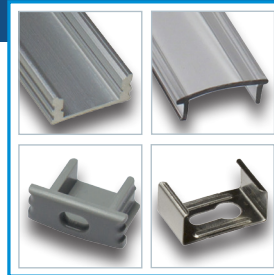

## Product Features

A versatile range of aluminium profiles packed in easy formats to enhance LED installations. Choose from 2 surface mount, 1 recessed mount and one angled profile.

- Each pack contains 1 metre Aluminium extrusion, 1 clear diffuser, 1 x opal diffuser, 4 x end caps, 6 x mounting clips
- Easily transportable 1 meter lengths
- High quality anodised aluminium
- Added thermal management of LEDs
- Clear & Opal diffuser in every pack for added choice
- Link them together to create endless install ideas
- Steel clips for secure installation

# Aluminium Extrusions

## Surface Mounted Flexi Strip Extrusion - EXT1

EXT 1

**What's included:**

- 1 Metre Aluminium Extrusion
- 1 x Clear Diffuser
- 1 x Opal Diffuser
- 4 x End Caps
- 6 x Mounting Clips
- W 17 x H 7mm