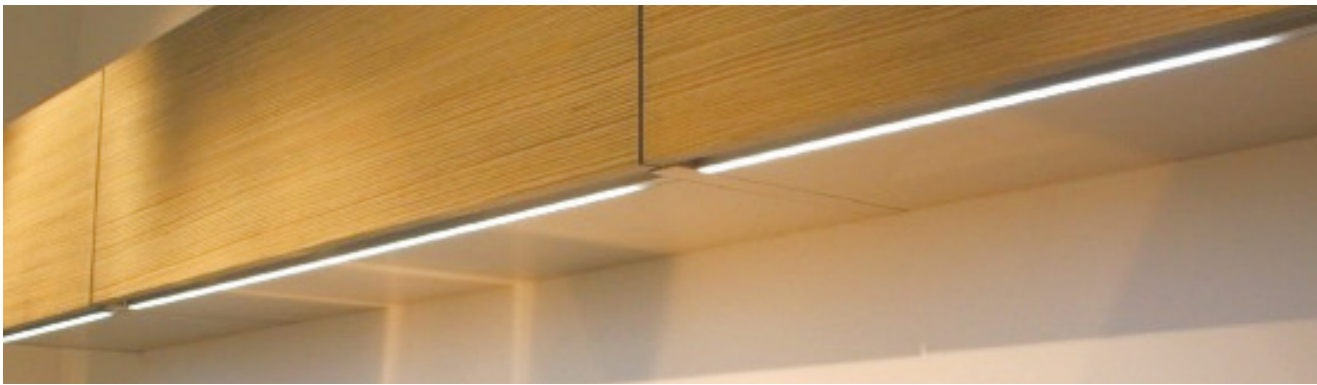

Aluminium Extrusions

Surface Mounted Flexi Strip Extrusion - EXT1

What's included:

- 1 Metre Aluminium Extrusion
- 1 x Clear Diffuser
- 1 x Opal Diffuser
- 4 x End Caps
- 6 x Mounting Clips
- W 17 x H 7mm