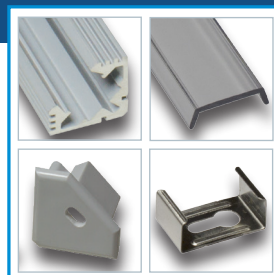

## Recessed Mounted Flexi Strip Extrusion - EXT3

EXT 3

**What's included:**

- 1 Metre Aluminium Extrusion
- 1 x Clear Diffuser
- 1 x Opal Diffuser
- 4 x End Caps
- 6 x Mounting Clips
- W 25 x H 7mm

## Corner Mounted Flexi Strip Extrusion - EXT4

EXT 4

**What's included:**

- 1 Metre Aluminium Extrusion
- 1 x Clear Diffuser
- 1 x Opal Diffuser
- 4 x End Caps
- 6 x Mounting Clips
- W 19 x H 19mm

Power  LED<sup>®</sup>