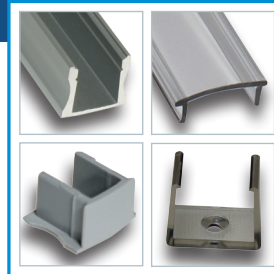

## Surface Mounted Flexi Strip Extrusion - EXT1

EXT 1

**What's included:**

- 1 Metre Aluminium Extrusion
- 1 x Clear Diffuser
- 1 x Opal Diffuser
- 4 x End Caps
- 6 x Mounting Clips
- W 17 x H 7mm

## Surface Mounted Flexi Strip Extrusion - EXT2

EXT 2

**What's included:**

- 1 Metre Aluminium Extrusion
- 1 x Clear Diffuser
- 1 x Opal Diffuser
- 4 x End Caps
- 6 x Mounting Clips
- W 17 x H 15mm