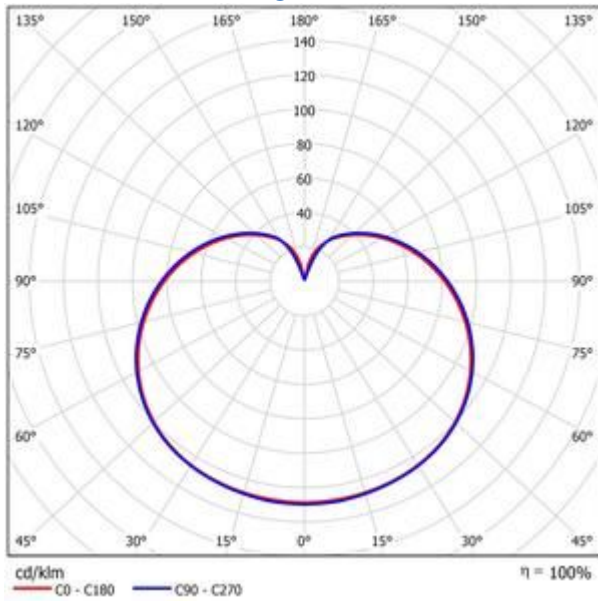

Verbatim LED Classic A E27 6W 2700K Warm White 480 LM

- E27 Socket
- 220 - 240 V Voltage
- 20,000 hours Lifetime
- 85% Energy Saving
- Lumen: 480
- Equivalent to 40W incandescent bulb

Product Number	52600
General Data	
Lamp Socket	E27
Electric Data	
Wattage (W)	6
Wattage Equivalent (W)	40
Voltage (V)	220 - 240 V
Dimmable	no
Power Factor	0.75
Operating Frequency (Hz)	50-60
Geometric Data	
Length (mm)	110
Diameter (in mm)	60
Weight (g)	76
Photometric Data	
Luminous Flux (lm)	480
CRI	≥ 80
CCT (K)	2700
Beam Angle (°)	220
Luminous Efficacy (lm/W)	80
Lifetime (hrs)	20,000
Switching Cycle	100,000

02/07/2014

Photometric Diagrams

Energy Rating

Technical Packaging Details

Barcode

023942526001

EAN 128

(02)00023942526001(37)04(91)204

EAN 14

50023942526006

Pack Dimensions(HxWxL)

178 x 118 x 61

Pack Weight

112

MOQ

4