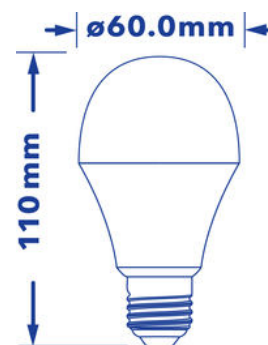

Verbatim LED Classic A E27 6W 2700K Warm White 480 LM

- E27 Socket
- 220 - 240 V Voltage
- 20,000 hours Lifetime
- 85% Energy Saving
- Lumen: 480
- Equivalent to 40W incandescent bulb

Product Number	52600
General Data	
Lamp Socket	E27
Electric Data	
Wattage (W)	6
Wattage Equivalent (W)	40
Voltage (V)	220 - 240 V
Dimmable	no
Power Factor	0.75
Operating Frequency (Hz)	50-60
Geometric Data	
Length (mm)	110
Diameter (in mm)	60
Weight (g)	76
Photometric Data	
Luminous Flux (lm)	480
CRI	≥ 80
CCT (K)	2700
Beam Angle (°)	220
Luminous Efficacy (lm/W)	80
Lifetime (hrs)	20,000
Switching Cycle	100,000

EAN 14

50023942526006

Pack Dimensions(HxWxL)

178 x 118 x 61

Pack Weight

112

MOQ

4

Carton Dimensions (HxWxL)

195 x 144 x 253

Cartons/Pallet

80

Layers/Pallet

4

Units/Pallet

320