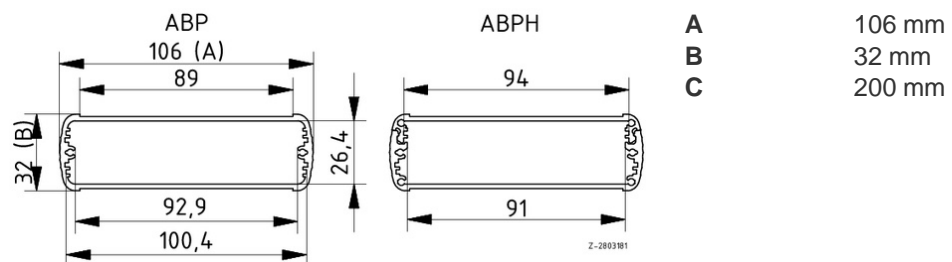

Technical drawings

Basic drawing for processing work:
[84100200_ABP-1000-200-G.dxf](#) (283 KB)

Catalogue drawing in DXF format:
[84100200_ABP-1000-0200.dxf](#) (1.1 MB)

3D product data in STEP format:

[Registration necessary](#)

Basic drawing for processing work:
[84100200_ABP-1000-200-G.dxf-G.dxf](#) (283 KB)

Basic drawing for processing work:
[84100200_ABP-1000-0200-G.dxf](#) (283 KB)

Catalogue drawing in PDF format:
[84100200_ABP-1000-0200.pdf](#) (109 KB)

Assembly instructions

[Alubos-ABPH-....-....pdf](#) (124 KB)

[Alubos-ABM-....-SAL(-BE).pdf](#) (69 KB)

[Alubos-AB-WL-..pdf](#) (195 KB)

(67 KB)