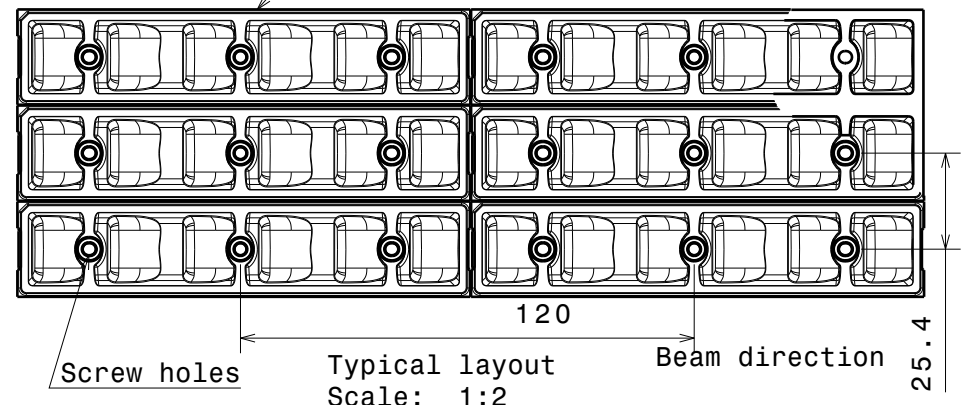

3

Note, Ledil Oy won't provide tape or sealing plates for this product.

Layout fully compatible with individual Strada-series lenses

2

2

Materials:  
Lens PMMA

Tolerances for dimensions:  
0-20mm tolerance value  $\pm 0.1\text{mm}$   
21-45mm tolerance value  $\pm 0.2\text{mm}$   
46-90mm tolerance value  $\pm 0.3\text{mm}$   
91-100mm tolerance value  $\pm 0.4\text{mm}$   
101-mm tolerance value  $\pm 0.5\text{mm}$