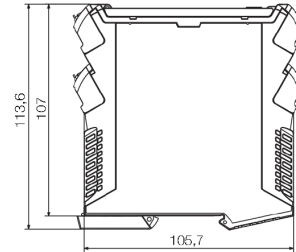

**ACT20P
ACT20P-CMT-60-RC-S**

Weidmüller Interface GmbH & Co. KG
Klingenbergstraße 16
D-32758 Detmold
Germany
Fon: +49 5231 14-0
Fax: +49 5231 14-292083
www.weidmueller.com

Drawings