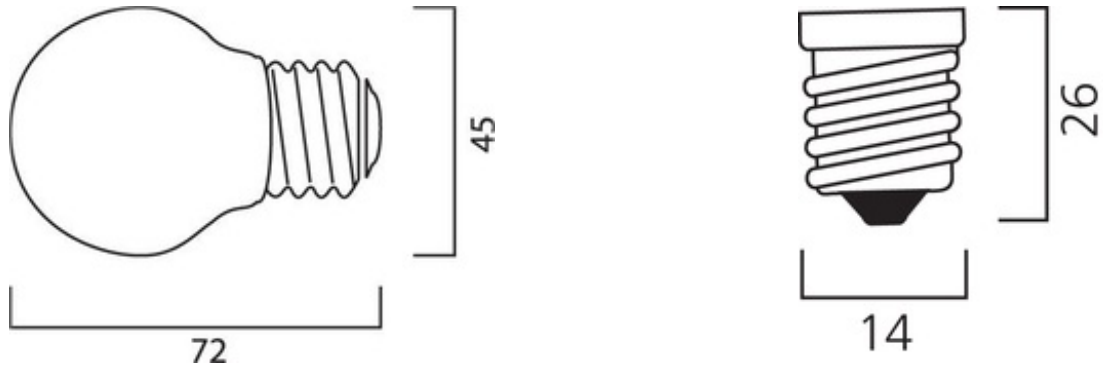

Classic ECO Ball

Classic ECO Ball 28W E14 240V Sleeve

0023485

TECHNICAL DRAWINGS