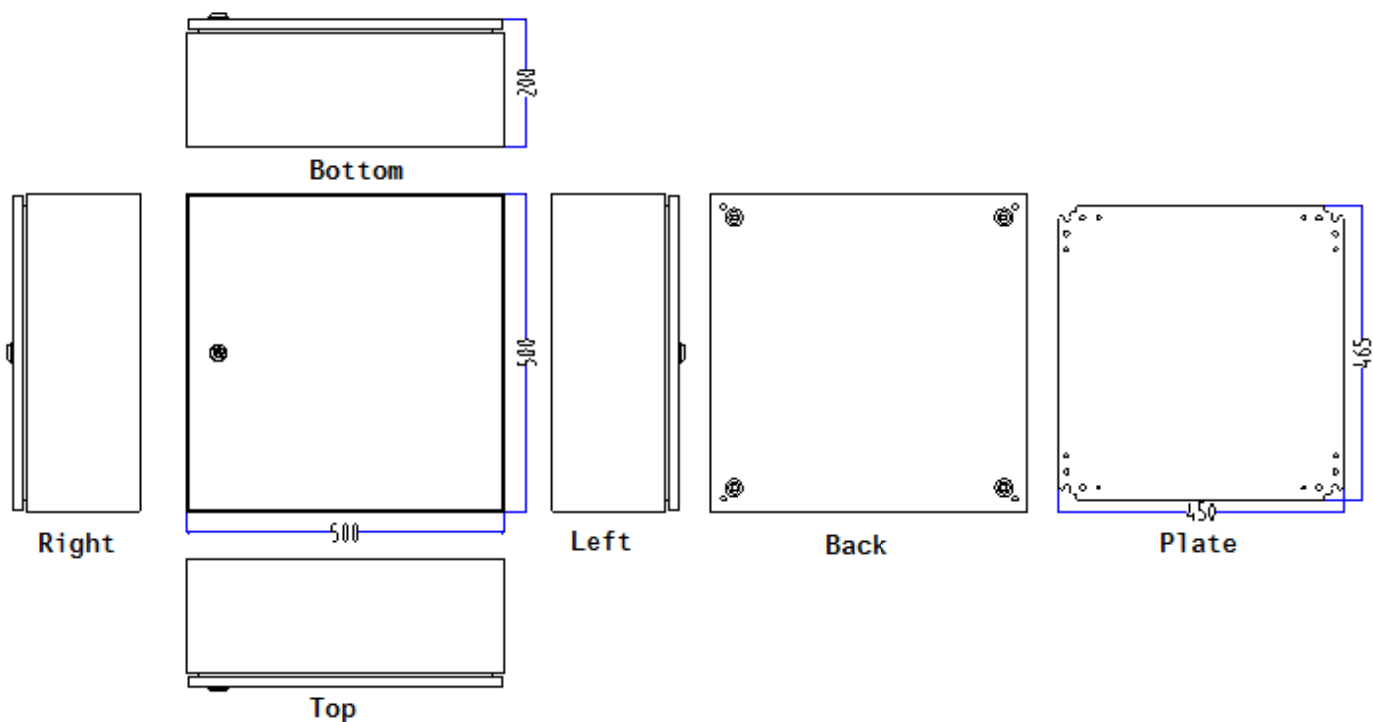

Product Datasheet

ENGLISH

S.S. Wall Box with Brackets/Chassis Plates

Drawings:

ENGLISH

Package Contain:

1 x Enclosure

1 x Chassis Plate

1 x Lock

1 x Fixing accessories

Product Specification:

Material: AISI304

Door Lock Type: Single Lock System

Door Type: Plain

Dimensions: 500 x500 x 200mm

External Height: 500 mm

External Width: 500 mm

Thickness: 1.2mm for enclosure & door

Chassis Plate: Zinc coated steel 1.5mm

Fixing Kit: Yes

Gland Plate: Yes

IP Rating: IP66

Against mechanical impacts: IK10