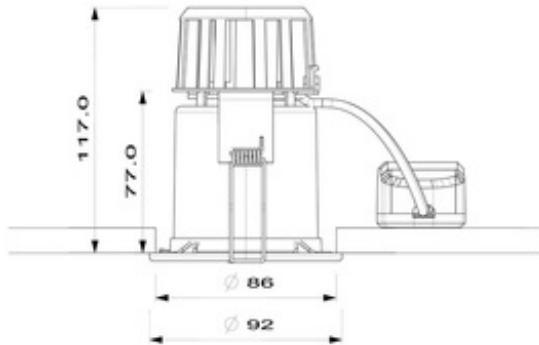

## Physical data

<b>Weight (kg)</b>	0.35
<b>Colour</b>	White
<b>Lamp included</b>	Yes
<b>Height (mm)</b>	117
<b>Width (mm)</b>	92
<b>Length (mm)</b>	92
<b>IP rating</b>	20
<b>Vertical tilt (°)</b>	20
<b>Cutout diameter (mm)</b>	86 ø
<b>Cutout shape</b>	Round
<b>Recessed depth (mm)</b>	130
<b>Diffuser finish</b>	Clear
<b>Diffuser material</b>	Acrylic

### TECHNICAL DRAWINGS