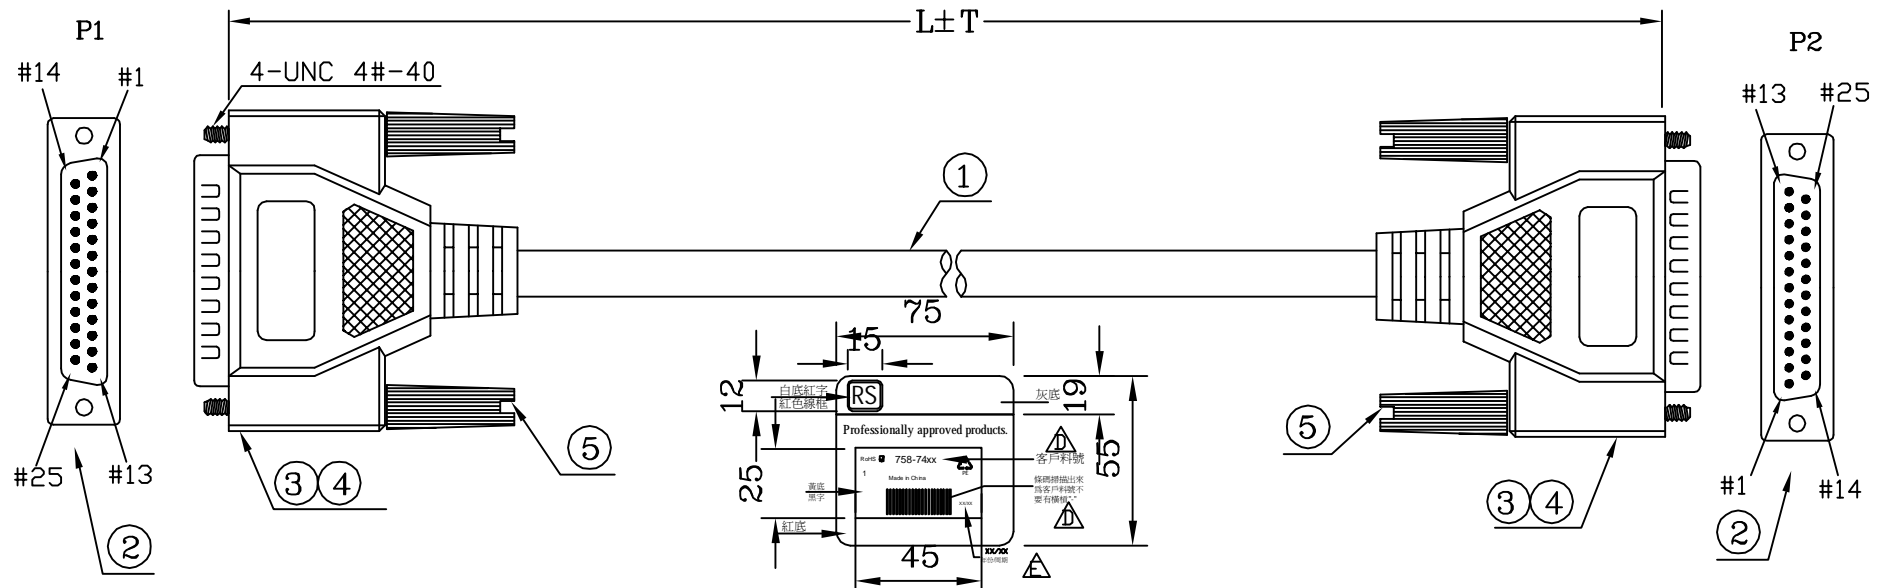

FILE NO:

E   2013.09.23   N2013092396

DESCRIPTION CONTROL			
REV	DRAW	DATE	ECN NO.
B		2012.12.04	N21212011
C		2013.01.31	N21301041
D		2013.08.12	N2013082150

CUSTOMER P/N	L	M	PE BAG: L*W*0.06MM	TIE-A/GY22	Q'TY	CARTON: H*W*L*CM
7587431	2000±50	2.0	PE BAG: 6*8*0.06MM	120*1	A/R	CARTON: 46*30*20CM
7587434	6000±50	6.0	PE BAG: 7*10*0.06MM		A/R	CARTON: 46*30*25CM
7587438	10000±100	10.0	PE BAG: 8*12*0.06MM		1/15	CARTON: 46*30*20CM

RoHS COMPLIANT

PIN ASSIGNMENT			
P1	P2	P1	P2
1	1	14	14
2	2	15	15
3	3	16	16
4	4	17	17
5	5	18	18
6	6	19	19
7	7	20	20
8	8	21	21
9	9	22	22
10	10	23	23
11	11	24	24
12	12	25	25
13	13	S	S

*	3300100233XX	LABEL: 75*55MM		1	PCS
*	220030000362	TIE-A-GY22		***	MM
*		CARTON: H*W*L*CM		A/R	PCS
*	300010000001	PE BAG: 30*28*0.08MM		A/R	PCS
*		PE BAG: L*W*0.06MM		1	PCS
5	240010100031	SRW-E31.5/GY22		4	PCS
4	120010000042	PVC-GY22/50		69	G
3	120020000001	PE-5321		11.5	G
2	100-2510120010N-C	CDS-25P<BK>		2	PCS
1	1205725922002X	28#-25C+D+A-GY22-Ø7.0UL2464		L	M
NO	PART NO.	DESCRIPTION		QTY	UNIT

ITEM: MI0025251HX1159

SCALE: NONE   DATE: 2011-08-30

CUSTOMER: C331<RS>   PAGE: 1/1

CUSTOMER P/N: 75874XX

REV
E

DRAW, BY: 劉石壽   CHECK, BY: APP, BY:

ALL DIMENSIONS IN