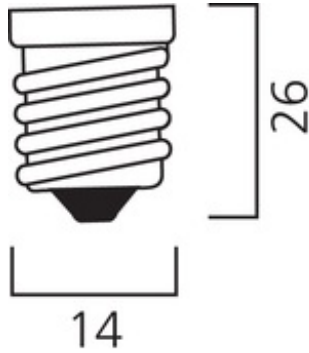

ToLEDo Candle

ToLEDo Candle Dim Frosted 470LM E14 SL

0026935

TECHNICAL DRAWINGS