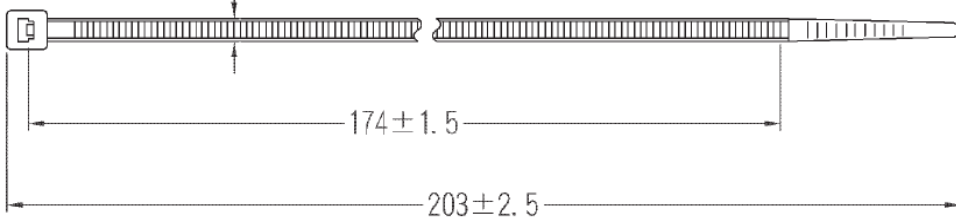

# RS, Non-Releasable Blue Nylon 66 Cable Tie, 200mmx3 mm

RS Stock number 404-534

RS NO. 404534 / 404544 / 404550 / 404538  
404540

$1.4 \pm 0.25$

$3.6 \pm 0.3$

## Dimensions – mm