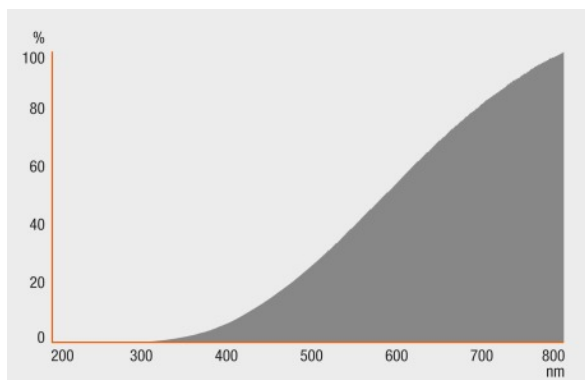

Product datasheet

Spectral power distribution

Logistical Data

Product code	Product description	Packaging unit (Pieces/Unit)	Dimensions (height x width x length)	Volume	Gross weight
4008321998712	ECO PRO CL A 77 W 240 V E27	Shipping carton box 20	234 mm x 105 mm x 286 mm	7.03 dm³	794.00 g

The mentioned product code describes the smallest quantity unit which can be ordered. One shipping unit can contain one or more single products. When placing an order, for the quantity please enter single or multiples of a shipping unit.

References / Links

For an extended range for non-EU countries see

▶ www.osram.com

Disclaimer

Subject to change without notice. Errors and omission excepted. Always make sure to use the most recent release.