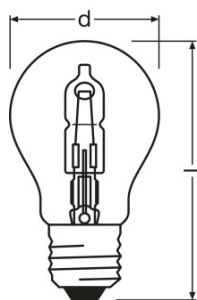

Product features

- 100 % dimmable
- Perfect color rendering ($R_a: 100$)
- Average life: 2,000 h

HALOGEN
ECO

Technical data

Electrical data

Nominal wattage	77.00 W
Nominal voltage	240 V
Rated wattage	77.00 W
Claimed equiv. conventional lamp power	100 W
Power factor λ	1.00

Light technical data

Starting time	0.0 s
Warm-up time (60 %)	0.00 s

Dimensions & weight

Diameter	55.0 mm
Overall length	97.0 mm
Length	94.0 mm
Light center length (LCL)	73.0 mm
Outer bulb	A55

Lifespan

Product datasheet