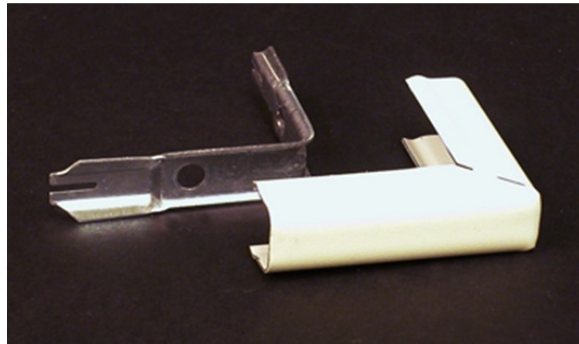

700 Outside Elbow Fitting

V718, 718WH

Outside right angle turns.

features & benefits

specifications

General Info

Available Colors:

V718 - Ivory

718WH - White

Product Series: 500, 700

Component Type: Fittings & Accessories

Technical Information

Material: Steel

Capacity: Single-Channel