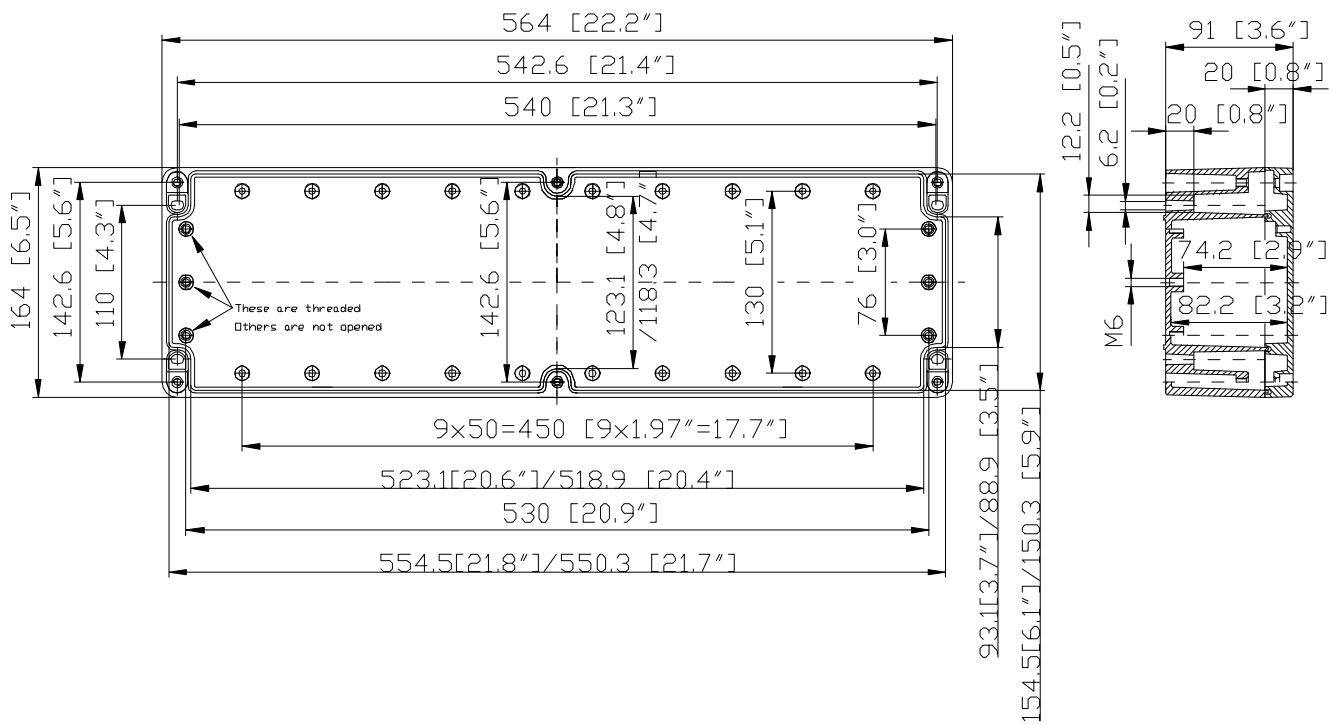

This is a sample photo.

ORDER SYMBOL: AL 165609

EL.number **EAN:** 6418074004215

Sweden: 2536331
Denmark: 8212004760
Finland: 3423629

INCLUDING:

Enclosure body, cover with PUR gasket, cover screws, 4 mounting screws and 2 earth screws.

APPROVALS:

USA: UL Type 1, 4, 4X, 12, 13 (E75645 Vol.1 Sec.6)

EURO: IP 67/IP 66

OTHERS: IEC 529

FIBOX EURONORM II AL

TECHNICAL INFORMATION:

Standard colour: RAL 7001

Ingress protection: IP 67 (IEC 529)

Flame resistance:

Temp.range in cont. use: Max. +80 °C

Temp. range of material: - 50 °C - + 120 °C

ACCESSORIES

DIN-Rail	ARH 12	DIN-Rail	ARH 36	Fastening lug	MRS 28540
DIN-Rail	ARH 16	DIN-Rail	ARH 40	Fastening lug	MRS 28541
DIN-Rail	ARH 1636	DIN-Rail	ARH 60		
DIN-Rail	ARH 1656	DIN-Rail	ARM 0610		
DIN-Rail	ARH 22	DIN-Rail	ARM 0615		
DIN-Rail	ARH 2320	DIN-Rail	ARM 0808		
DIN-Rail	ARH 2328	DIN-Rail	ARM 0813		
DIN-Rail	ARH 2333	DIN-Rail	ARM 0818		
DIN-Rail	ARH 26	DIN-Rail	ARM 0825		