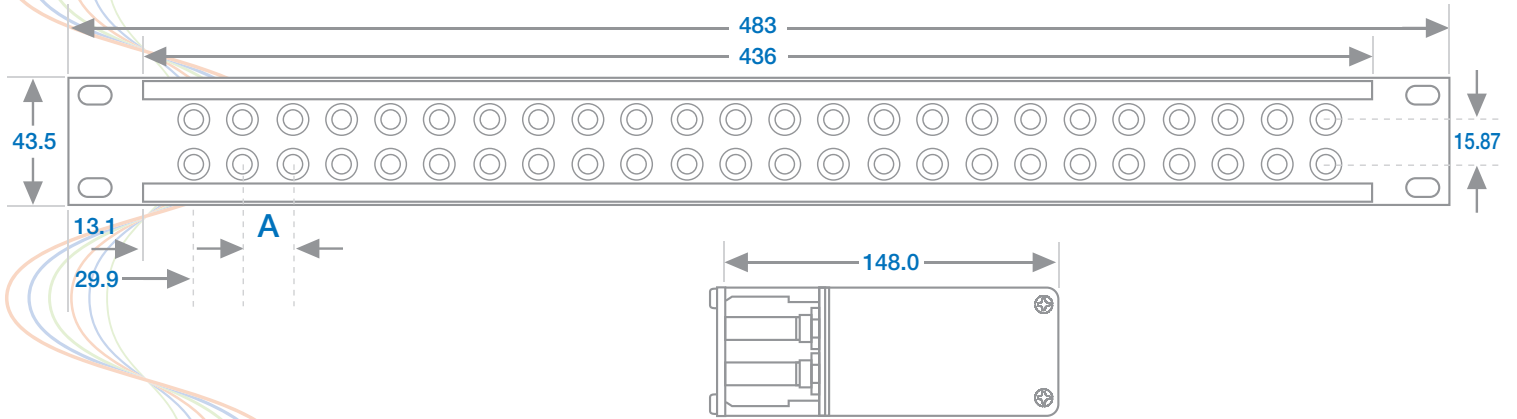

## Technical Specifications all sizes in mm

Example shown:

- 2 rows of 24 MUSA / BNC Video Connectors

### Front Panel

Black or Grey Front Panel  
 Equal Spacing

2 rows of 20, 24 or 32 Way  
 MUSA/BNC Video Connectors

MUSA/BNC per row	Spacing	Dimensions 'A'
24	Equal	17.67
32	Equal	13.00

**Shipping details for Standard Jackfields**

Packaging Box Dimensions  
 Width 555.00 x Depth 203.00 x Height 97.00

**Gross Weight**

2.5kg