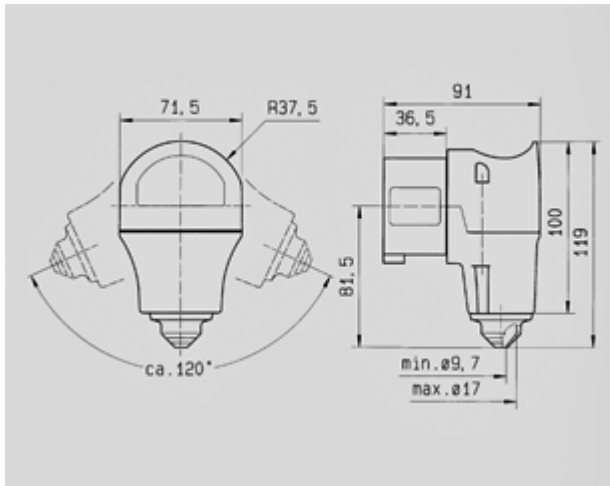

Angled plug VarioTOP - Part no. 3980

- screw terminals
- cable entry hood rotating up to 60° to the left or right
- with grommet
- cable entry hood in colour code red
- especially suited for use with receptacles of the Cepex range

Protection type	IP 44
Ampere	16 A
Poles	5p
Voltage	400
Hertz	50-60Hz
Earth position	6h
Contact	nickel plated contacts
Connection technology	Screw terminals

Std. Pack. 10 Qty.

Drawing
2 MB 208

Dim. in mm