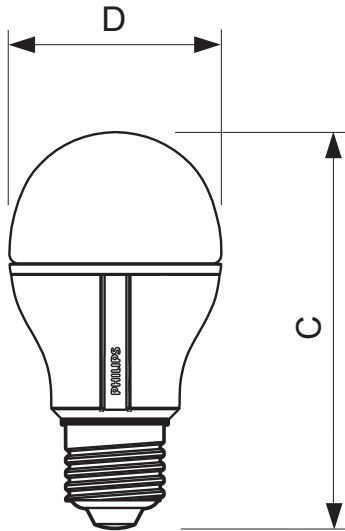

Product data

• General Characteristics

Cap-Base	ES
Bulb	A60 [A 60mm]
Bulb Finish	- [-]
Rated Lifetime	25000 hr
Nominal Lifetime hours	25000 hr

• Light Technical Characteristics

Colour Code	WW
Colour Designation	Warm White
Correlated Colour Temperature	2700 K
Luminous Flux	470 Lm
Colour rendering index	80
Luminous Efficacy Lamp	58.75 Lm/W
Colour Temperature	2700 K [CCT 2700K]
Rated Luminous Flux	470 Lm
LLMF - end nominal lifetime	70 %
Colour consistency	6 steps

• Measuring Conditions

Switching cycle	50000X
-----------------	--------

• Product Dimensions

Overall Length C	105.4 mm
Diameter D	56.7 mm

• Product Data

Order code	192008 00
Full product code	871829119200800
Full product name	MASTER LEDbulb DimTone 8-40W E27 827
Order product name	MAS LEDbulb DimTone 8-40W E27 827
Pieces per pack	1
Packing configuration	6
Packs per outerbox	6

PHILIPS

MASTER LEDlamps DimTone

Bar code on pack - EAN1 8718291192008
Bar code on outerbox - EAN3 8718291192015

Logistic code(s) - 12NC 929000215102
Net weight per piece 0.138 kg

Dimensional drawing

E27

MASTER LEDbulb DimTone 8-40W E27 827