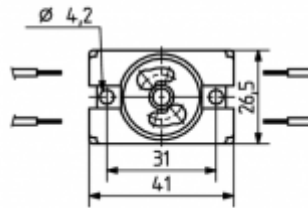

Lampholders and starter holders

26.513.5004

Starter holders

colour	pkg.	wt.	part no.
white	500	6 g	26.513.5004.50

Approval: additional cULus (660W /250V)

Screw fixing

Front part: PC

Rear part: heat resistant fibre