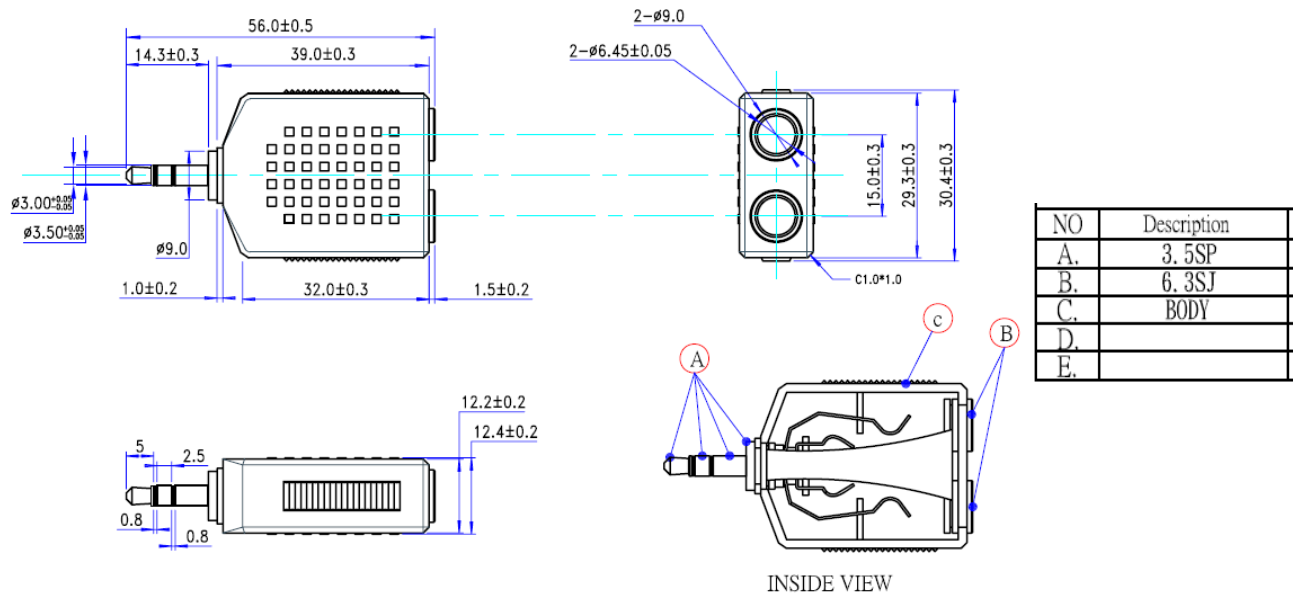

Datasheet

**Straight Audio Connector Adapter  
Female 1/4 in Stereo to Male 1/4 in  
Mono**

RS Stock number [392-659](#)

Specification

- Body Orientation: Straight
- Contact Material: Brass
- Contact Plating: Nickel
- Converts From Gender :Female
- Converts From Type: 1/4 in Stereo
- Converts To Gender :Male
- Converts To Type: 1/4 in Mono
- End 1: Female 1/4 in Stereo (1)
- End 1 Number of Connectors: 1
- End 2: Male 1/4 in Mono (1)
- End 2 Number of Connectors 1
- Housing Material : Brass
- Type: Audio