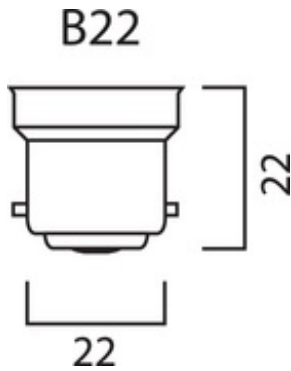

Classic ECO A55

CLECO A55 240V 18W B22 SV1

0023131

TECHNICAL DRAWINGS