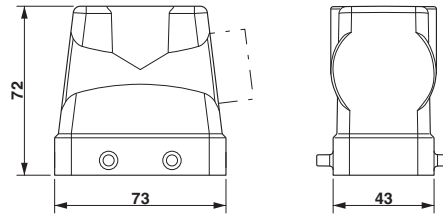

Housing - HC-B 10-TFQ-H-O1PG21S - 1460075

Dimensioned drawing

Dimensional drawing

Phoenix Contact 2015 © - all rights reserved
<http://www.phoenixcontact.com>