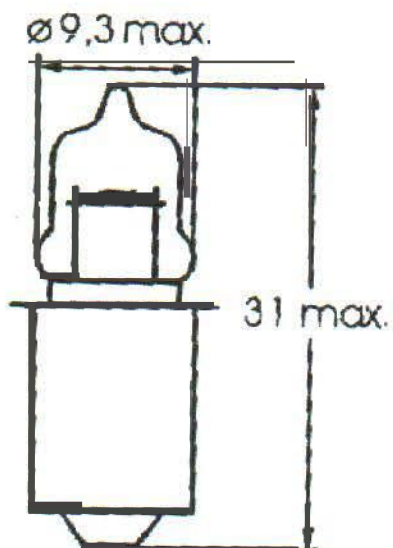

Datasheet

RS Pro P13.5s Filament Indicator Lamp, Clear, 4 V, 500 mA, 15h

RS Stock No: **105-168**

Product Details

RS Pro P13.5s filament indicator lamp comes with clear lens and P13.5s prefocus base. It is filled with Krypton and Xenon gas for super-high brightness. It has a voltage rating of 4 V and current rating of 500 mA. The lamp has 15 h life.

Features and Benefits

- Alternative to vacuum types
- P13.5s prefocus base
- Clear lens

Specifications:

Current Rating	500 mA
Diameter	9.3 mm
Lamp Base	P13.5s
Lamp Size	T9
Length	31 mm
Lens Colour	Clear
Life Hours	15 h
Luminosity	33 lm
Voltage Rating	4 V

RS Stock No.

105168

DRAWING - I

Unit : mm

1. Structure	Bulb Type	T9x28
	Bulb Diameter	Ø9.3Max.
	Length	31.0Max
	Base Type	P13.5s
2. Design Characteristics	Voltage	4V
	Amperage	500mA± 10%
	Gas Type	Halogen gas-filled
	Luminous Flux	33Lm±20%
	Life Hours	15Hrs