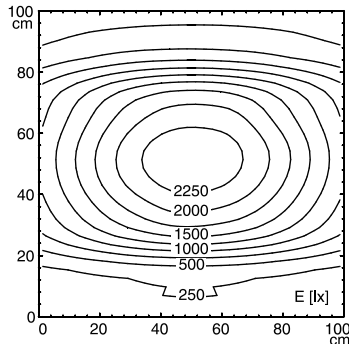

- fastening**
- dimension**
- special features**

- 4 x Light-emitting diode
- light colour neutral white, 5000 K, Color Rendering Index (CRI)=65
- without
- 24 V; DC
- approx. 24 W
- without
- IP 67
- III
- switchable
- without switch
- aluminium
- anodised
- aluminium coloured anodised
- screen, clear
- approx. 0.9 kg
- built-in plug
- RSFM 4/0.5M
- screws
- A=707mm, B=741mm, C=733mm
- angle of radiation 50°, integrated fastening clip

RSFM 4/0.5M

**illuminance**

measuring conditions: d=50cm

Em: 1077 lx  
 Emax: 2419 lx  
 Emin: 147 lx

**luminous intensity**