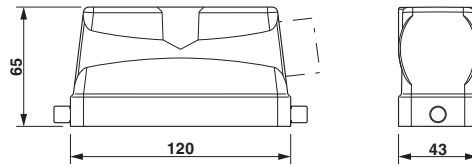

Housing - HC-B 24-TFL-N-O1PG21S - 1460193

Dimensioned drawing

Dimensional drawing

Phoenix Contact 2015 © - all rights reserved
<http://www.phoenixcontact.com>