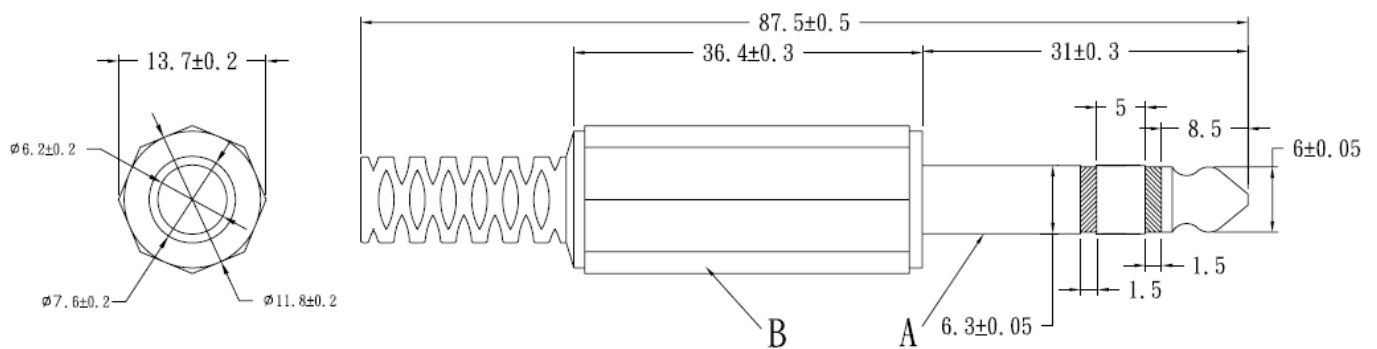

## 3 way Commercial Insulated Jack

RS Stock number [392-665](#)

Dimensions(mm):

No.	Description	Unit	Material	Finish/Colour
A	6.3SP	1	Brass	NI
B	Plastic Cap	1	PE	B