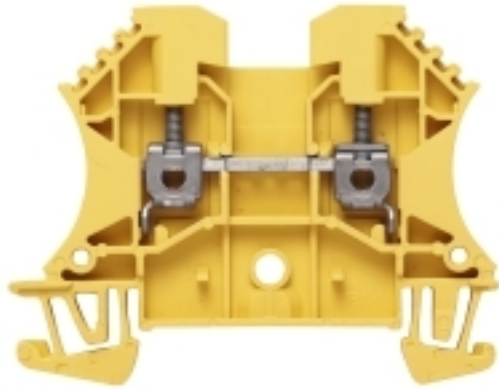

**W-Series
WDU 2.5 GE**

Weidmüller Interface GmbH & Co. KG
Klingenbergstraße 16
D-32758 Detmold
Germany
Fon: +49 5231 14-0
Fax: +49 5231 14-292083
www.weidmueller.com

The versatile and extensive range of products - from 0.05 mm² to 300 mm² - means that you have diverse options for your applications at your disposal. Hardened steel for mechanical strength and high-quality tinned copper for optimum conductivity. All materials comply with RoHS requirements and have been tested to current environment guidelines.

General ordering data

Type	WDU 2.5 GE
Order No.	1020020000
Version	W-Series, Feed-through terminal, Rated cross-section: 2.5 mm ² , Screw connection
GTIN (EAN)	4008190171131
Qty.	100 pc(s).

**W-Series
WDU 2.5 GE**

Additional technical data

Explosion-tested version	Yes	Number of similar terminals	1
Open sides	right	Type of mounting	Snap-on
Version	Screw connection, for plug-in cross-connector, for screwable cross-connection, One end without connector		