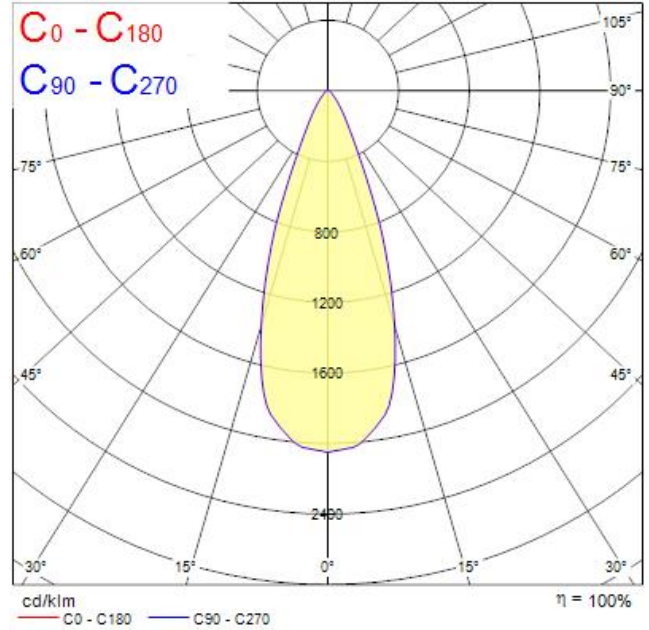

SylFire LED

SYLFIRE LED BST FIX 3000K DIMMABLE DC

0059813

PHOTOMETRY