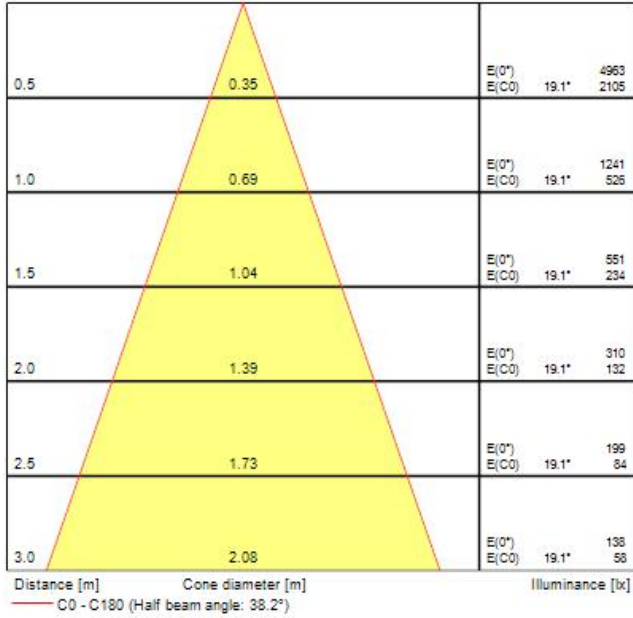

SylFire LED

SYLFIRE LED BST FIX 3000K DIMMABLE DC

0059813

PHOTOMETRY