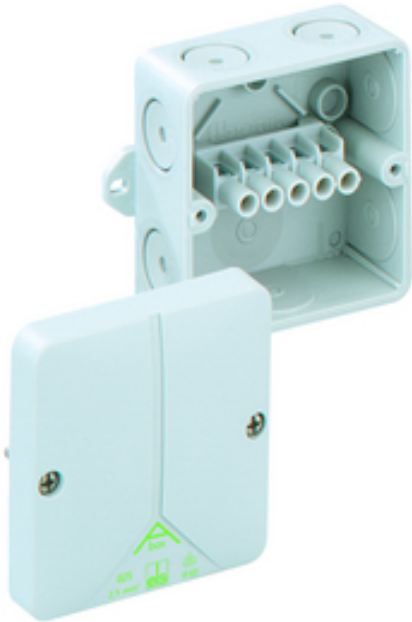

## Product

### Abox 025 AB-2,5<sup>2</sup>

Junction box acc. DIN EN 60670 (VDE 0606),  $U_i=690V$ , with self-sealing, soft inlet membranes, M20, seal range 2 - 16 mm, with external fixing lugs

grey, with screw terminals 5-poles -  $2.5\text{ mm}^2$  ( $4 \times 1.5^2 / 4 \times 2.5^2$ )

**Article:** Abox 025 AB-2,5<sup>2</sup>

### Dimensions:

Width: 80 mm  
 Length: 80 mm  
 Height: 52 mm