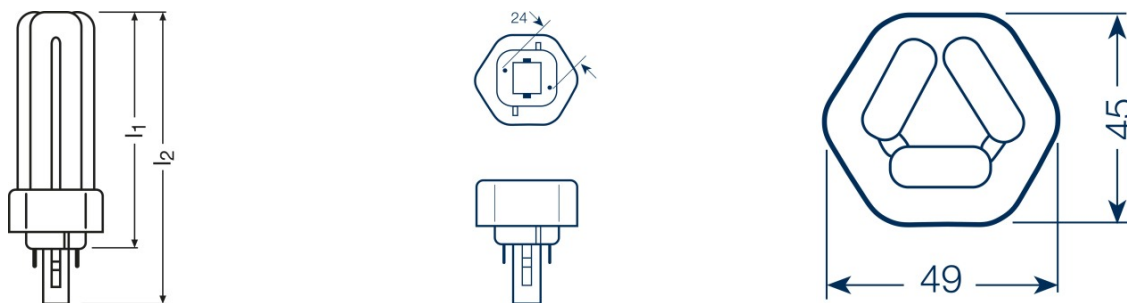

Product datasheet

Technical data

Electrical data

Nominal wattage	26.5 W
-----------------	--------

Photometrical data

Light color	840
Light color as per EN 12464-1	LUMILUX Cool White
Luminous flux at 25 °C	1800 lm
Luminance	6 cd/cm ²
Color rendering group	1B

Dimensions & weight

Tube diameter	12 mm
Length	139.0 mm
Length acc. to IEC standard	130 mm

Lifespan

Lifespan	10000 h ¹⁾
----------	-----------------------

¹⁾ With CCG/LLCG

Additional product data

Base (standard designation)	GX24d-3
Appropriate disposal acc. to WEEE	Yes