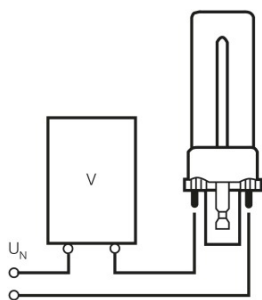

Product datasheet

Technical data

Electrical data

Nominal wattage	26.5 W
-----------------	--------

Photometrical data

Light color	840
Light color as per EN 12464-1	LUMILUX Cool White
Luminous flux at 25 °C	1800 lm
Luminance	6 cd/cm ²
Color rendering group	1B

Dimensions & weight

Tube diameter	12 mm
Length	139.0 mm
Length acc. to IEC standard	130 mm

Lifespan

Lifespan	10000 h ¹⁾
----------	-----------------------

¹⁾ With CCG/LLCG

Additional product data

Base (standard designation)	GX24d-3
Appropriate disposal acc. to WEEE	Yes

Light Distribution

Spectral power distribution

Equipment / Accessories

- Suitable for operation on conventional control gear
- Suitable for 0.22 A control gear only (DULUX T 18 W PLUS)

Safety advice

In case of lamp breakage: www.osram.com/brokenlamp

Product datasheet

Circuit diagram

Logistical Data

Product code	Product description	Packaging unit (Pieces/Unit)	Dimensions (length x width x height)	Volume	Gross weight
4050300342047	DULUX T PLUS 26 W/840	Shipping carton box 10	240 mm x 155 mm x 125 mm	4.65 dm ³	907.00 g