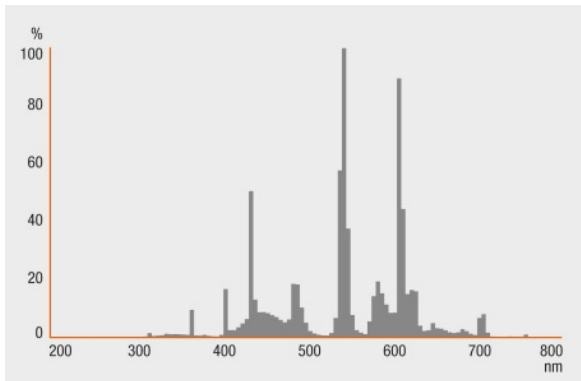

Light Distribution

Spectral power distribution

Equipment / Accessories

- Suitable for operation on conventional control gear
- Suitable for 0.22 A control gear only (DULUX T 18 W PLUS)

Safety advice

In case of lamp breakage: www.osram.com/brokenlamp