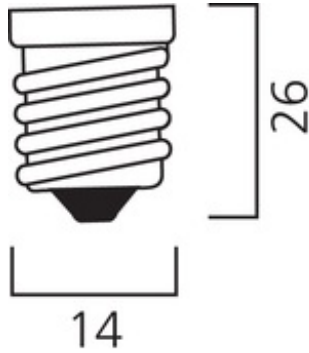

ToLEDo Candle

ToLEDo Candle Clear 470LM E14 SL

0026926

TECHNICAL DRAWINGS