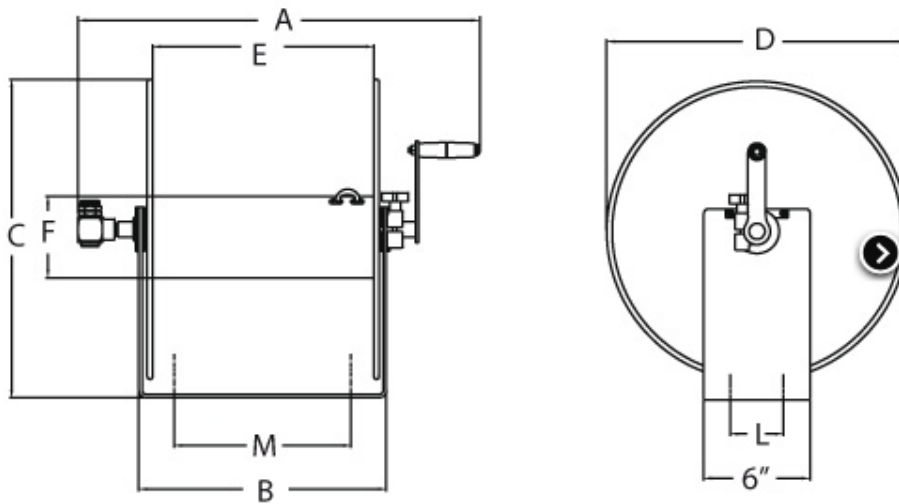

**Specification**

TYPE	
Manual & Motor	Hand Crank

HOSE	
I.D. (Inside Diameter)	12mm
Length(m)	69
Pressure(BAR)	280
No. of Hoses	1 - Single
Supplied with Hose	No

APPLICATIONS	
Media	Air or Water
Construction	Steel
Max Working Temp	99°C
Weight	13 kg

SWIVEL	
Material	Brass
Seals	Nitrile

CONNECTION	
Inlet	1/2"
Outlet	1/2"

Dimensions

ENGLISH

A	B	C	D	E	F	L	M
140	164	432	419	587	451	79	267

All dimensions are in mm