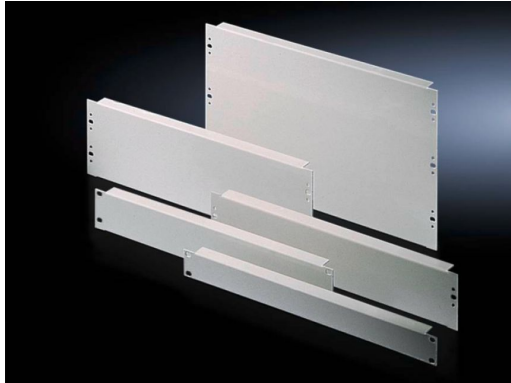

Rittal – The System.

Faster – better – everywhere.

► Blanking panel, 482.6 mm (19") – DK 7156.005

Date : Aug 26, 2014

ENCLOSURES

POWER DISTRIBUTION

CLIMATE CONTROL

IT INFRASTRUCTURE

SOFTWARE & SERVICES

FRIEDHELM LOH GROUP

Blanking panel, 482.6 mm (19") – DK 7156.005

created : 26.08.2014 build on www.rittal.com/uk-en

Product description

Description: As an extension cover or for population as required.

Material: Sheet steel

Colour: RAL 9005

Note on model no.: Extended delivery times.

Packs of: 2 pc(s).

EAN: 4028177492134

Customs tariff number: 94039010

Product features

Dimensions: Width: 482.6 mm / 19"

Units: 6 U

Build height: 266 mm

Weight: 1.55 kg

Downloads

CAD drawings: Request