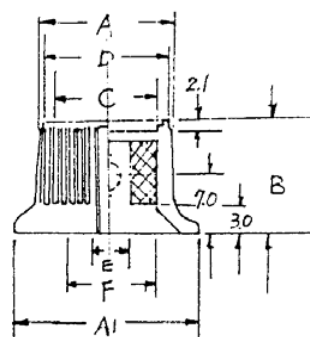

Product Datasheet

Plastic knob w/screw

ENGLISH

Specifications and Dimensions:

16.2mm dia 0.125in shaft

Material: Plastic

RS Stock Number	A	A1	B	C	D	E	F	Cap colour
259-6878	12.5	16.2	15.3	9.4	11.8	6.00	10.00	Black