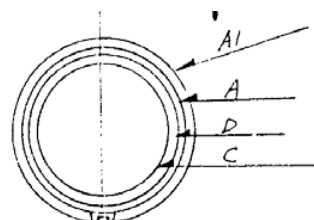

Product Datasheet

Plastic knob w/screw

ENGLISH

Specifications and Dimensions:

16.2mm dia 0.125in shaft

Material: Plastic

RS Stock Number	A	A1	B	C	D	E	F	Cap colour
259-6878	12.5	16.2	15.3	9.4	11.8	6.00	10.00	Black