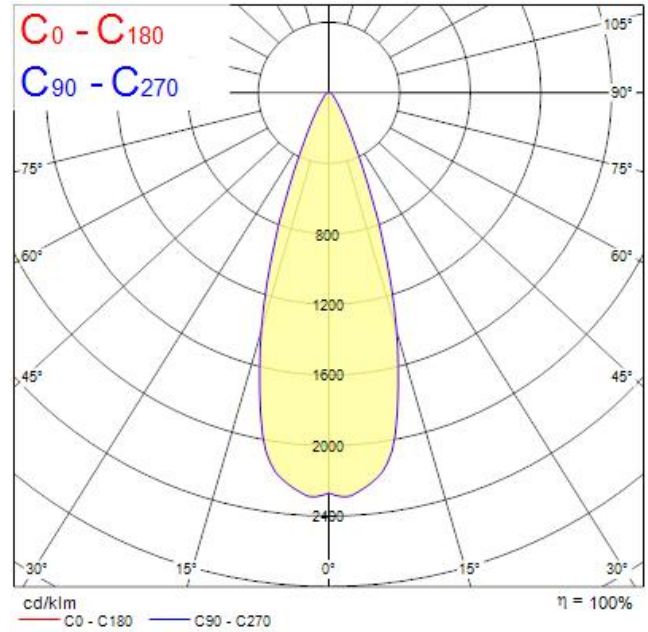

SylFire LED

SYLFIRE LED CRH FIX 4000K DIMMABLE DC

0059809

PHOTOMETRY