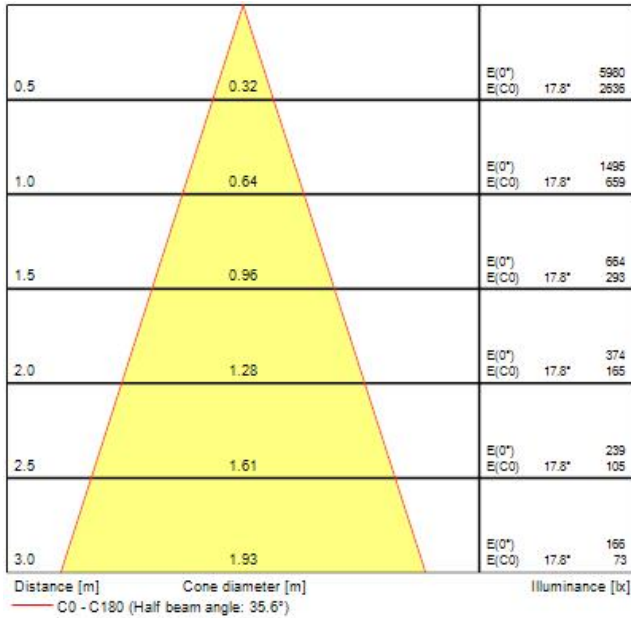

SylFire LED

SYLFIRE LED CRH FIX 4000K DIMMABLE DC

0059809

PHOTOMETRY