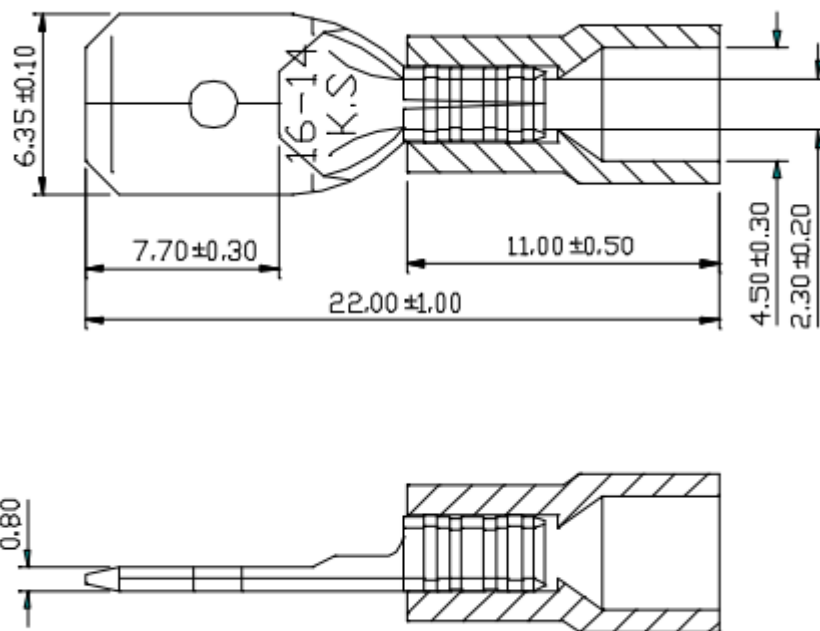

## Datasheet

### Red Insulated Crimp Tab Terminal

RS Stock number [613-9744](#)

Dimensions: (mm)

## Specification

- Maximum Electric Current:
- Maximum Electrical Rating: 125 °C 300 Volts Max
- Insulation Material: PC
- Insulation Colour: Red
- Terminal Material: Brass
- Wire Range: 16-14AWG (1.5-2.5mm<sup>2</sup>)
- NEMA Tab: .032\* .250 (0.8\*6.35)