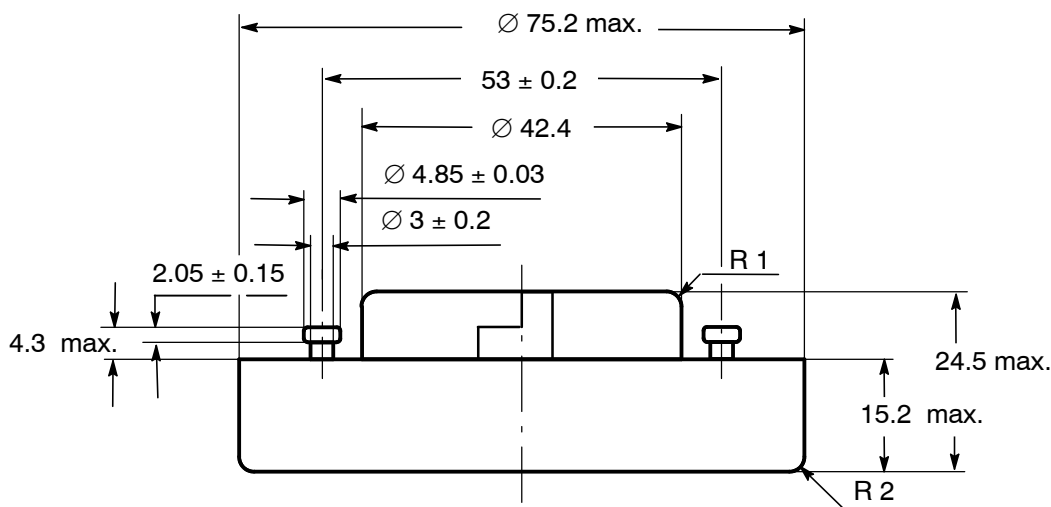

SELF-BALLASTED MINIATURE FLUORESCENT LAMP

**MICRO LYNX-F
230/240V**

ML-F6W/T2
50/60 Hz-Operation

DIMENSIONS (mm) :

Cap: GX53

ELECTRICAL DATA AT 25° C		NOMINAL VALUE	MIN.	MAX.
Frequency	Hz	50 / 60		
Lamp rated wattage	W	6		
Lamp operating voltage	V	230 / 240		
Lamp current	mA	45		
Power factor			0,55	

OPERATING CONDITIONS		NOMINAL VALUE	MIN.	MAX.
Ballast type (electronic)		integrated		
Cap rim temperature (pin)	°C	80		95
Lamp ambient temperature	°C	25	-20	40
Starting time	s	< 2 at room temperature		
Operating Position		unrestricted		
Weight	g	50		

PERFORMANCE SPECIFICATION		NOMINAL VALUE	MIN.	MAX.
Starting time at 25°C	s			2
Warm up time to 60% light output	s			4
Switching cycles (to 50% failure rate)			30 000	

LAMP LIFE		NOMINAL VALUE	MIN.	MAX.
Average life (to 50% failure)	h		10000	
ON/OFF cycle		1h30 ON; 1h off		

DATA SHEET

Specification No.: 51P-5866 G
Supersedes : 51P-5866 F v.07.12.09
Page 2 of 2

*Havells Sylvania reserves the right to change data and specifications without notice.
Data for guidance only.*